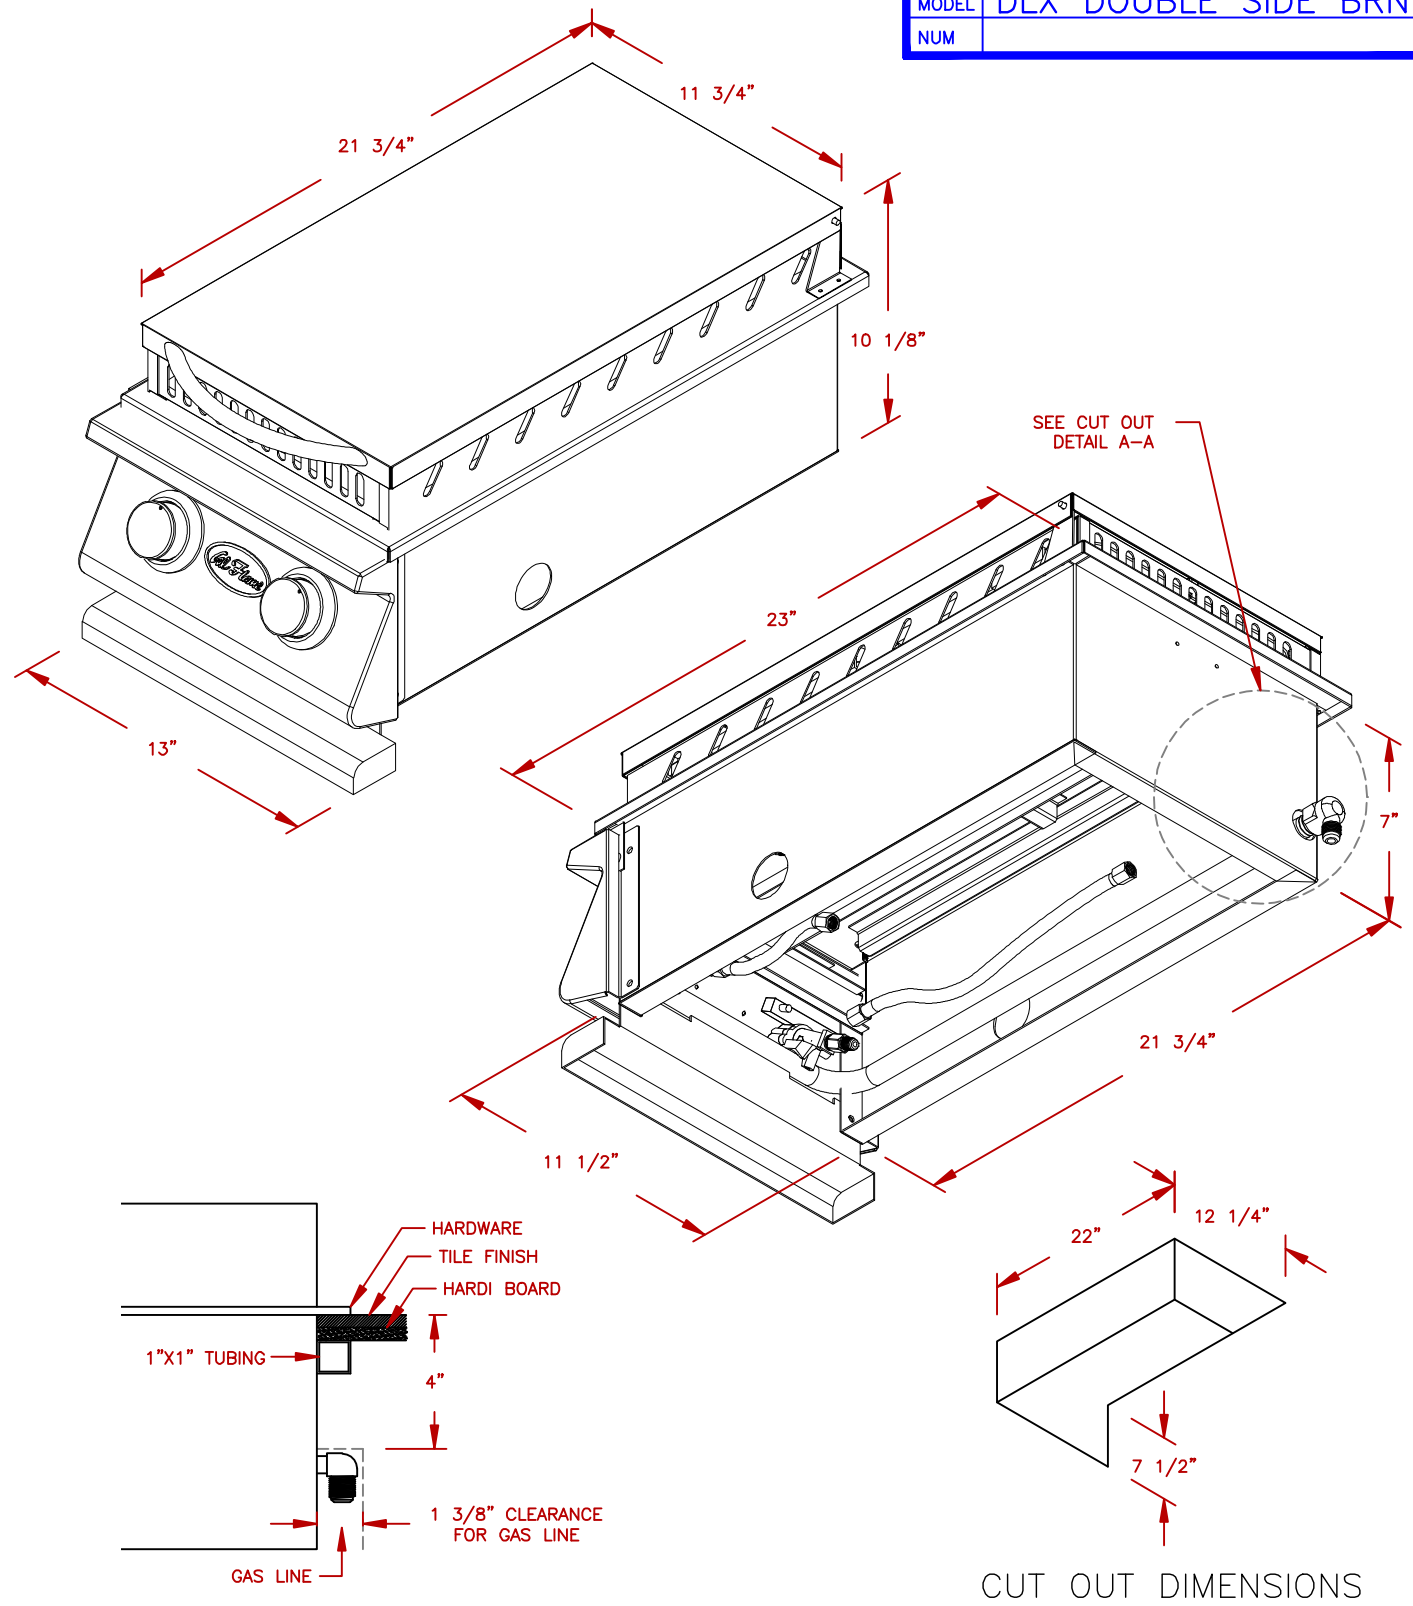

LINE	BBQ LINE
MODEL	DLX DOUBLE SIDE BRN.
NUM	

CUT OUT DETAIL A-A

TYP. CAL FLAME CROSS SECTION OF CUT OUT FOR GAS LINE. PRIVATE CONTRACTOR MUST ALLOW CLEARANCE FOR GAS LINE.

NOTE: DUE TO OUR CONTINUOUS IMPROVEMENT PROGRAM, ALL MODELS AND SPECIFICATIONS ARE SUBJECT TO CHANGE WITHOUT NOTICE.

	TITLE		2018 BARBECUE LINE
			SIDE BURNERS
		DLX DOUBLE SIDE BRN.	
SCALE:	DWG NO.	DWG BY	
	BBQ13899	J.ORNELAS	
REVISED	REV. DESCR.	DATE	
		12/01/17	

CUT OUT DIMENSIONS